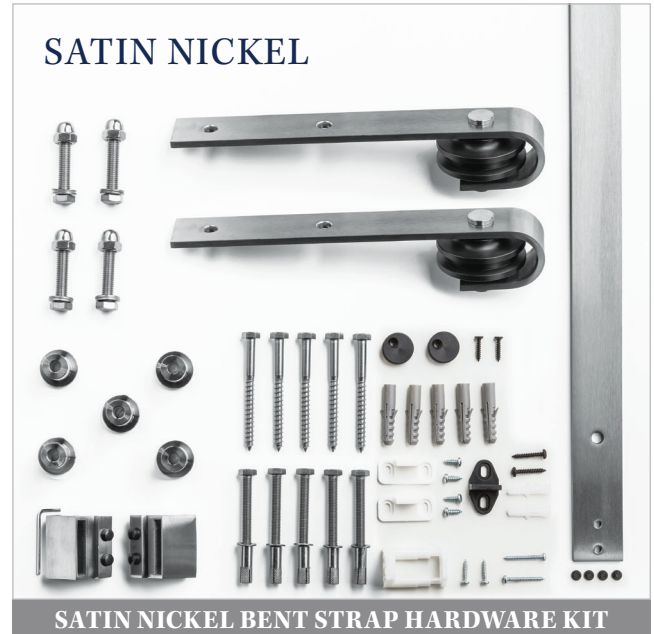

SATIN NICKEL BENT STRAP HARDWARE KIT	
Barn Door Kit	BD076W17GG1TGE36084
Barn Door Kit With Soft Close	BD076W62GG1TGE36084
Barn Door Kit With Privacy	BD076W66GG1TGE36084
Barn Door Kit W/Soft Close & Privacy	BD076W70GG1TGE36084