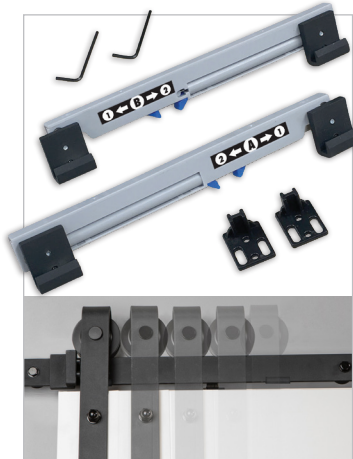

NEW

**Mix  
& MATCH**

Our Crochet Multi-X Design barn door offers a handsome design appointed with stacked X's woven against a translucent background. The engineered solid wood frame is pre-finished in Graphite Gray, the color complements modern styles favoring brushed stainless steel and traditional tastes with a palette for pewter. This complete Mix and Match barn door kit includes bent strap hardware in a choice of four colors with a matching handle. Optional Easy Latch Privacy Hardware and Easy Clip Soft Close Hardware also can be included for greater versatility.

# CROCHET

Barn Door

**CROCHET**

BD076W09GGITGE36084

**1 X - BARN DOOR**

36" x 84" x 1-3/8"

## CHOOSE AN ACCESSORY

**EASY CLIP™ SOFT CLOSE  
HARDWARE**

BDR960-2040-MB

Provides Soft-Close and soft-open operation of the door.

**EASY LATCH HARDWARE  
(Barn Door privacy locking mechanism)**

BDF8000-MB