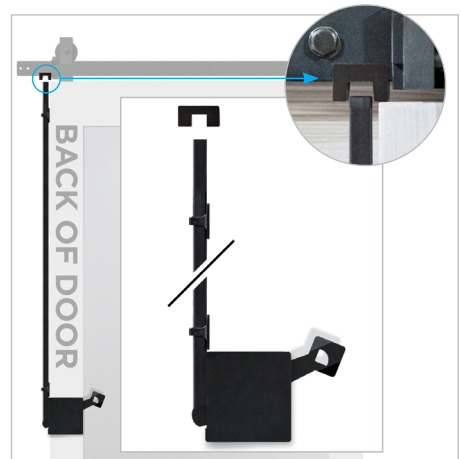

# CROCHET

Barn Door

**CROCHET**

BD076W09GGITGE36084

**1 X - BARN DOOR**

36" x 84" x 1-3/8"

## CHOOSE AN ACCESSORY

**EASY CLIP™ SOFT CLOSE  
HARDWARE**

BDR960-2040-MB

Provides Soft-Close and soft-open operation of the door.

**EASY LATCH HARDWARE  
(Barn Door privacy locking mechanism)**

BDF8000-MB