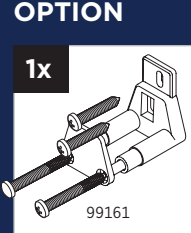

OPTION
Wall Door Guide