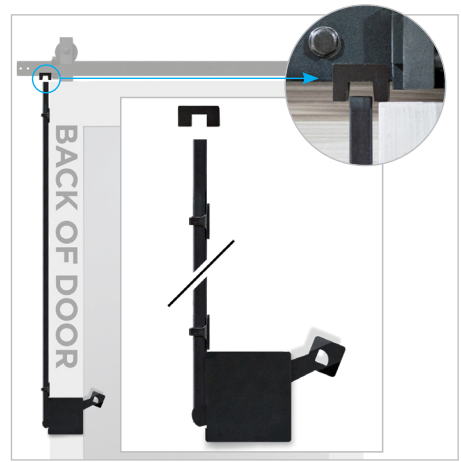

NEW

Mix
& MATCH

Our Driftwood K-Design engineered solid wood barn door delivers a rustic, tactile design in a Barnwood Oak finish. Perfect for the rooms embracing styles ranging from vintage farmhouse to contemporary country. This complete Mix and Match barn door kit includes bent strap hardware in a choice of four colors with a matching handle. Optional Easy Latch Privacy Hardware and Easy Clip Soft Close Hardware also can be included for greater versatility.

Barnwood
Oak

DRIFTWOOD

in Barnwood Oak - BD052

2021
Mix
&
Match

DRIFTWOOD

Barn Door

DRIFTWOOD BD052W09DWIDWE36084

1 X - BARN DOOR 36" x 84" x 1-3/8"

CHOOSE AN ACCESSORY

**EASY CLIP™ SOFT CLOSE
HARDWARE**

BDR960-2040-MB

Provides Soft-Close and soft-open operation of the door.

**EASY LATCH HARDWARE
(Barn Door privacy locking mechanism)**

BDF8000-MB

Give you the privacy you need in your home without compromising style or function.

INCLUDES HANDLE

BD450-MB

BD450-SN

BD450-BB

BD450-CP

NEW Driftwood Barn Door Kit | BD052

- Complete kit to create and hang a barn door includes Bent Strap, 78 3/4" track and a handle
- Ready to install with pre-drilled mounting holes and bottom dado groove guide
- Trackless door design keeps floor opening clear and hazard-free
- Durable and scratch resistant finish
- No priming, painting or staining required
- Ideal for openings 28" - 34" wide
- Cannot be cut, painted or stained