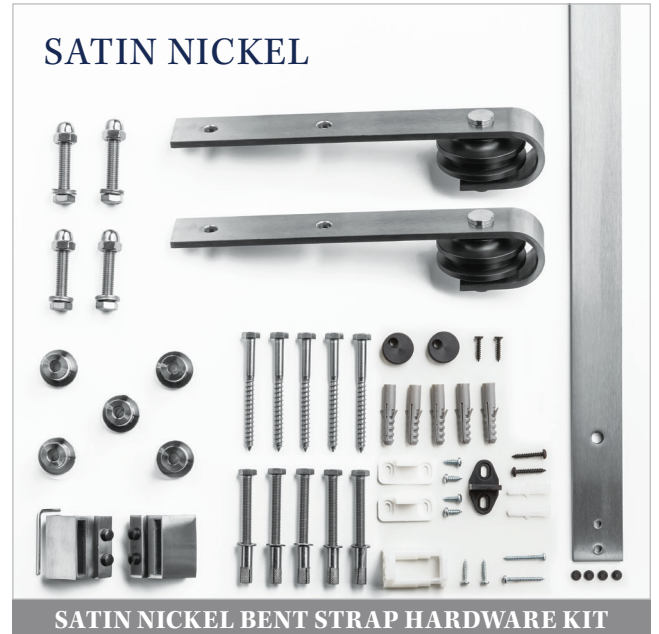

Barn Door Kit	BD052W17DW1DWE36084
Barn Door Kit With Soft Close	BD052W62DW1DWE36084
Barn Door Kit With Privacy	BD052W66DW1DWE36084
Barn Door Kit W/Soft Close & Privacy	BD052W70DW1DWE36084