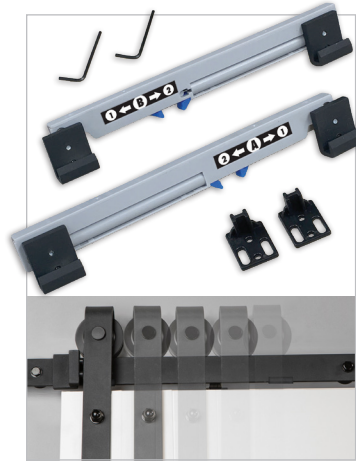

NEW

Mix
& MATCH

Our Driftwood K-Design engineered solid wood barn door delivers a rustic, tactile design in a Barnwood Oak finish. Perfect for the rooms embracing styles ranging from vintage farmhouse to contemporary country. This complete Mix and Match barn door kit includes bent strap hardware in a choice of four colors with a matching handle. Optional Easy Latch Privacy Hardware and Easy Clip Soft Close Hardware also can be included for greater versatility.

Barnwood
Oak

DRIFTWOOD

in Barnwood Oak - BD052

2021
Mix
&
Match

DRIFTWOOD

Barn Door

DRIFTWOOD BD052W09DWIDWE36084

1 X - BARN DOOR 36" x 84" x 1-3/8"

CHOOSE AN ACCESSORY

**EASY CLIP™ SOFT CLOSE
HARDWARE**

BDR960-2040-MB

Provides Soft-Close and soft-open operation of the door.

**EASY LATCH HARDWARE
(Barn Door privacy locking mechanism)**

BDF8000-MB

Give you the privacy you need in your home without compromising style or function.

INCLUDES HANDLE

BD450-MB

BD450-SN

BD450-BB

BD450-CP

NEW Driftwood Barn Door Kit | BD052

- Complete kit to create and hang a barn door includes Bent Strap, 78 3/4" track and a handle
- Ready to install with pre-drilled mounting holes and bottom dado groove guide
- Trackless door design keeps floor opening clear and hazard-free
- Durable and scratch resistant finish
- No priming, painting or staining required
- Ideal for openings 28" - 34" wide
- Cannot be cut, painted or stained