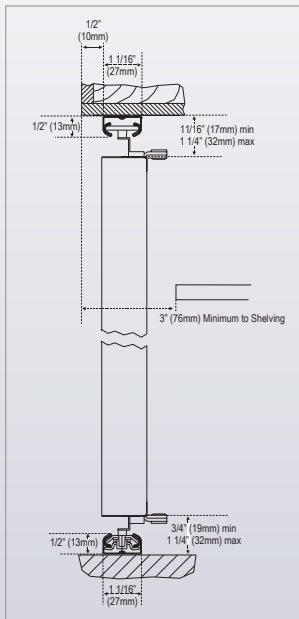

Features & Benefits

- Offset pivot action creates an additional 4" for more complete access to your closet or space
- Increased adjustability for out-of-square door openings improves door appearance and operation
- Easy-Roll connector results in less friction on the track for smoother travel
- Low profile, direct floor-mounted and pre-drilled bottom track for quick installation—Makes cleaning a breeze
- Pre-finished (painted white) white-wood textured panel board inserts are easy to maintain and light-weight
- A metal pull attached to the inside frame stile between panels is used to operate the door

Cross-Section Layout of Installed Doors