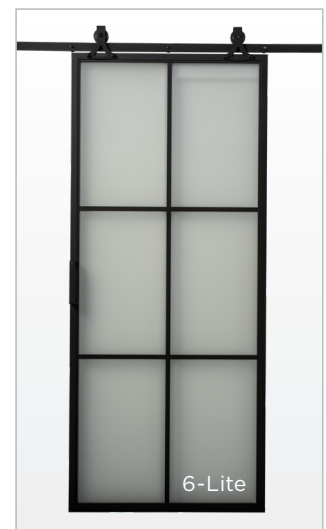

6-Lite

8-Lite

36"

BD073
6-Lite

BD074
8-Lite

TRIBECA

6-Lite & 8-Lite Barn Door Kit

36"

TYPICAL APPLICATIONS

- Master Bedroom
- Living Room / Den
- Kitchen Area/Pantry
- Entryway / Hallway
- Laundry Room
- Offices

FINISH

Matte Black

TRIBECA

Inspired by former industrial buildings turned lofts in New York's iconic Tribeca neighborhood, our Tribeca barn door offers functional and industrial charm to your space. This nostalgic design encompasses the contemporary flair of our aluminum black framed design combined with tempered frosted glass panes ensuring privacy while still allowing natural light to enter the room. The space-saving Tribeca barn door is a perfect complement to any décor style.

FEATURES

- Trackless door design keeps floor opening clear and free of hazard for easy entry
- Contemporary 6-Lite and 8-Lite design complements any décor style
- Tempered frosted glass is durable and easy to maintain while ensuring privacy in your space
- Pre-finished lightweight aluminum frame in matte black finish glides easily across the track
- Requires no priming, painting or staining making it quick and easy to install and enjoy
- Frosted glass design provides privacy while allowing natural light to enter the room
- Glass panels are 4 x stronger than traditional glass

TECHNICAL SPECIFICATIONS

Product	6-Lite	8-Lite
Product Number	BD073A14BA1TGE36084	BD074A14BA1TGE36084
Finish Color	Matte Black	
Function	Straight Sliding	
Wheel Mount Material	Cast Steel	
Roller Type	Ball Bearing	
Door Insert Type	Tempered Frosted Glass	
Door Frame Type	Aluminum	
Door Width	36"	
Door Height	84"	
Door Thickness	1 ³ / ₁₆ "	
Track Mounting Position	On the Wall	
Track Type	Hardened Steel	
Product Grade	Interior Resident/Commercial	