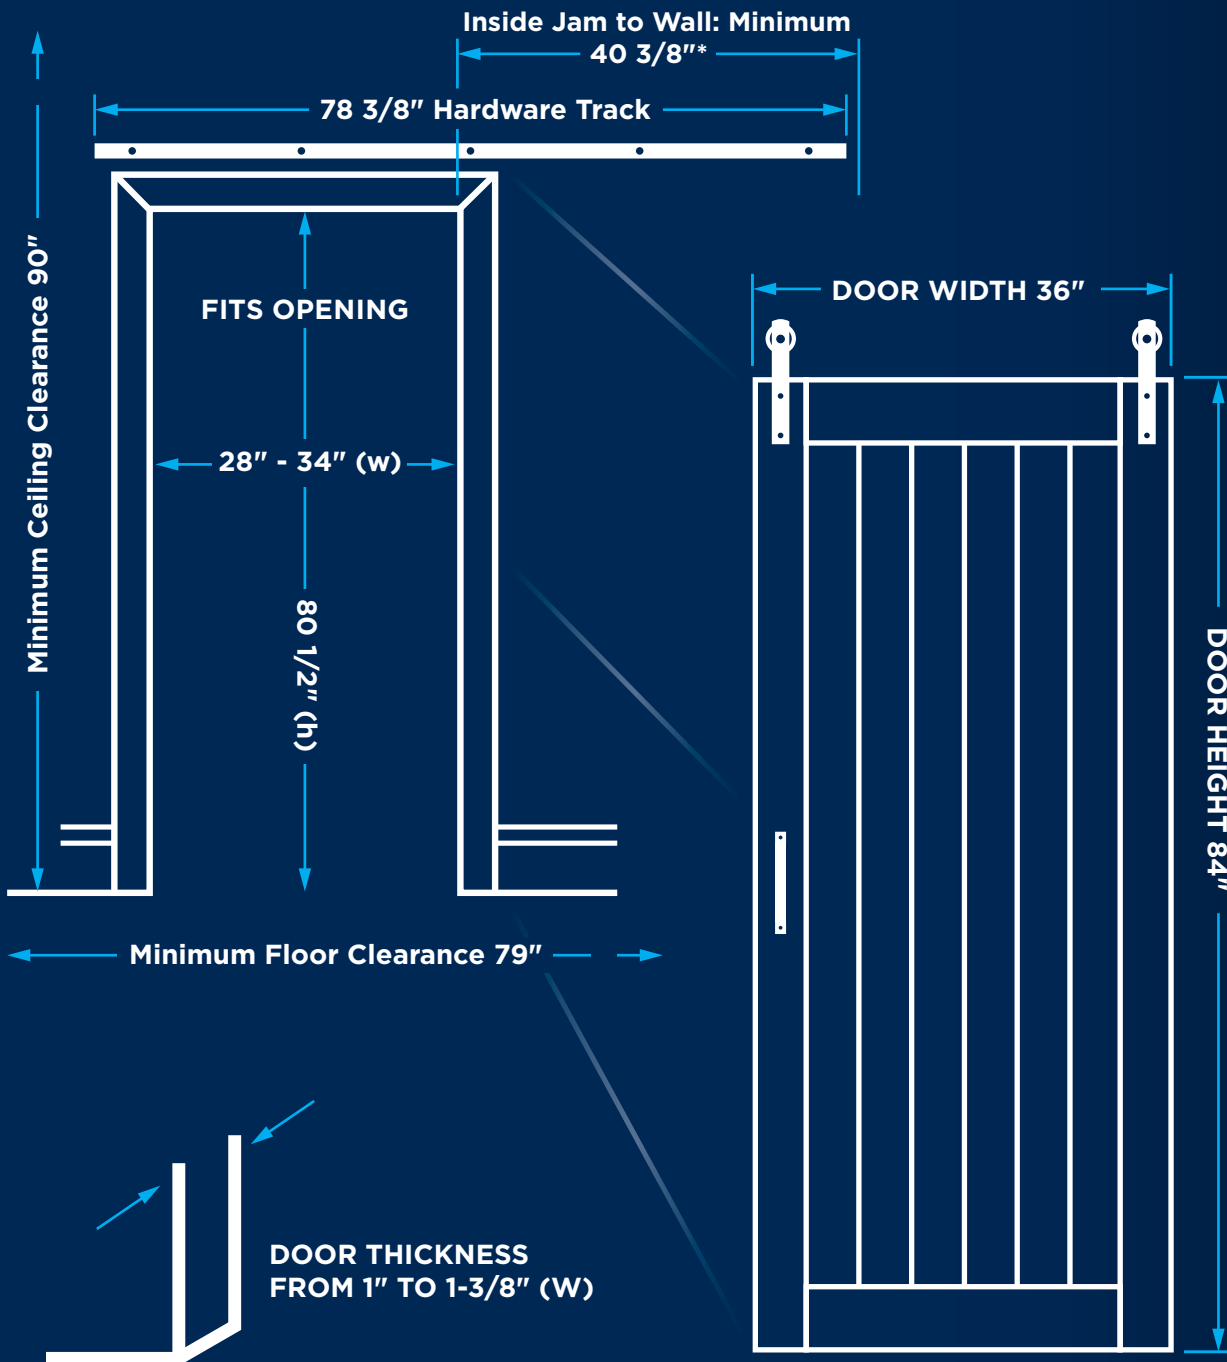

**36"**

# BARN DOOR

Minimum Wall Space Required 79" (w) and 90" (h)

36" BARN DOOR KIT DIMENSIONS

\* Space requirements could vary if the track length is shortened or track position changes from the recommended instructions