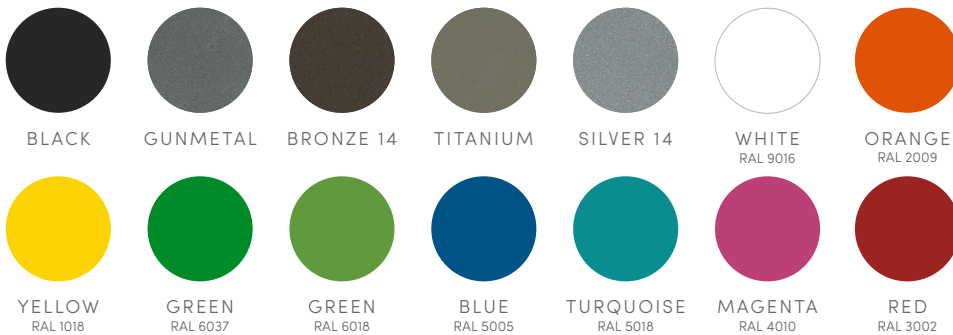

POWDERCOATED COLLECTION – GLOSS

WOOD

FOR ADDITIONAL SWATCHES VISIT MAGLIN.COM

800.716.5506 | www.maglin.com