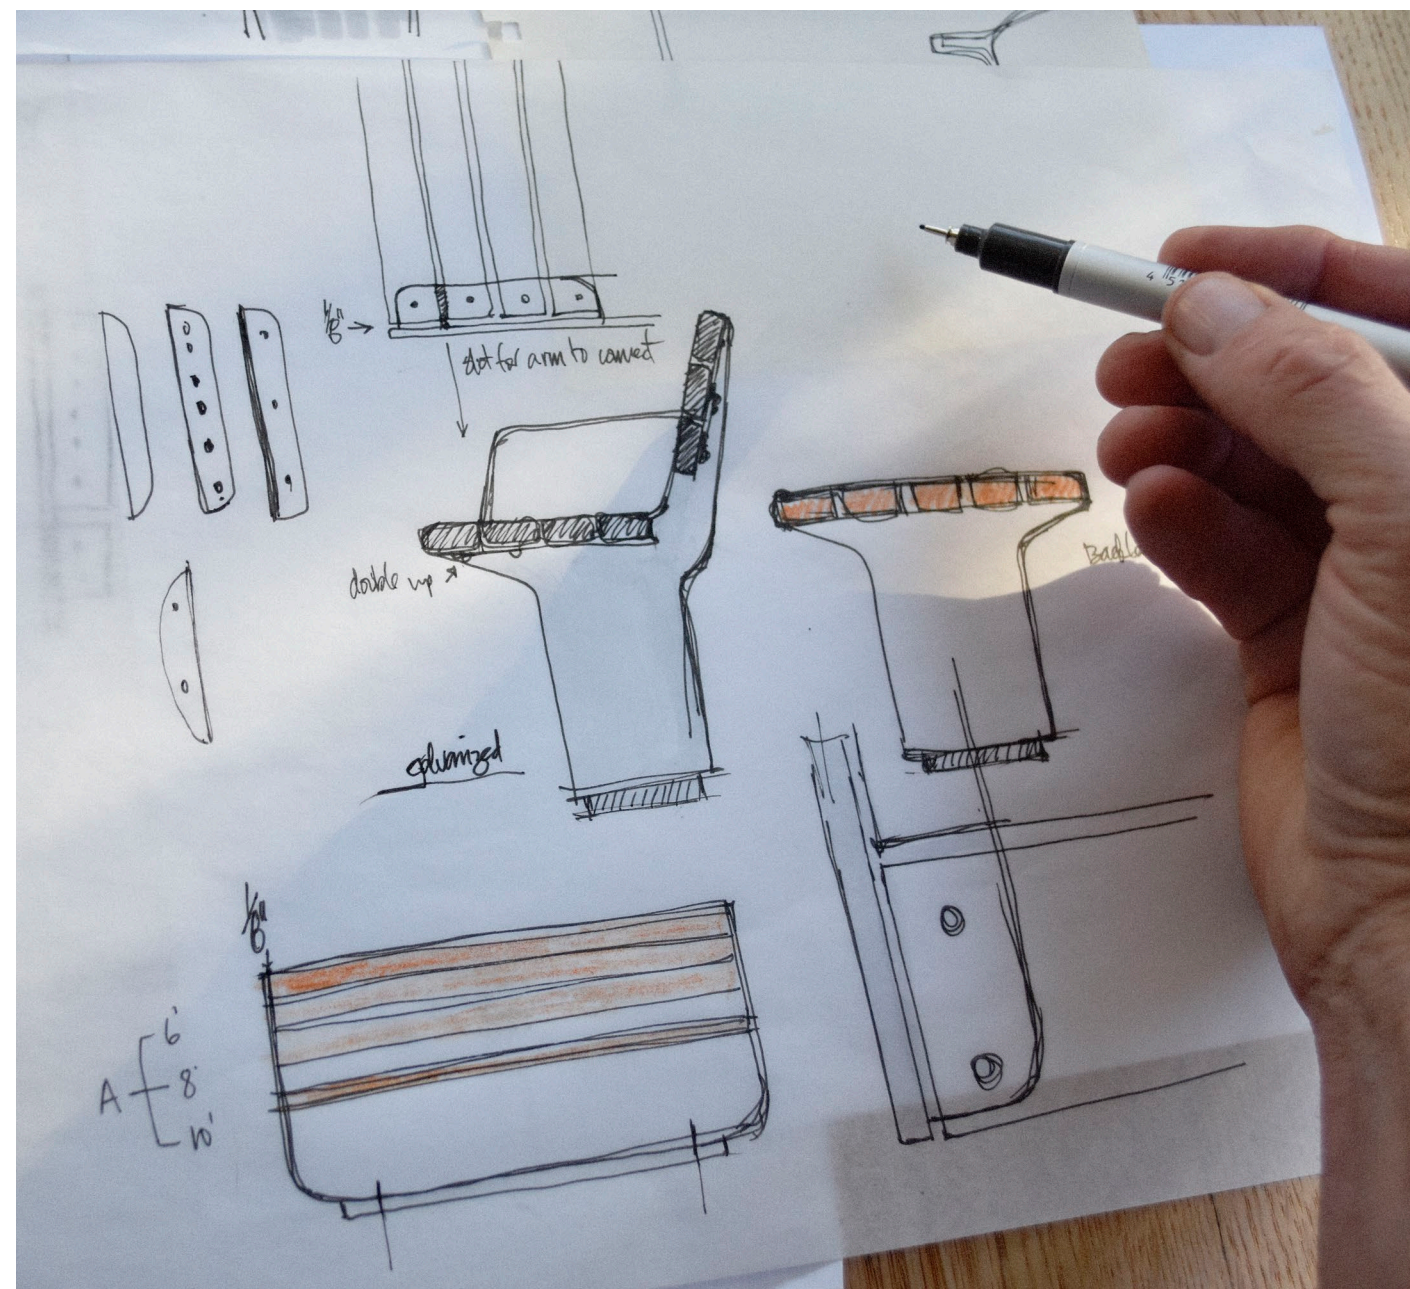

### Armed for support

Choose between backed and backless benches in two different lengths. Optional end and center arms are easy to add to a standard bench and built wide for maximum comfort. The mild steel formed plate follows the same lines of the bench support ends for a consistent lounging look.

“I sought to create a visually lightweight form by creating the main structure with only one piece of formed laser cut steel – a minimal structure reduced to its necessary elements.”

Geoffrey Lilge, L-Series Designer