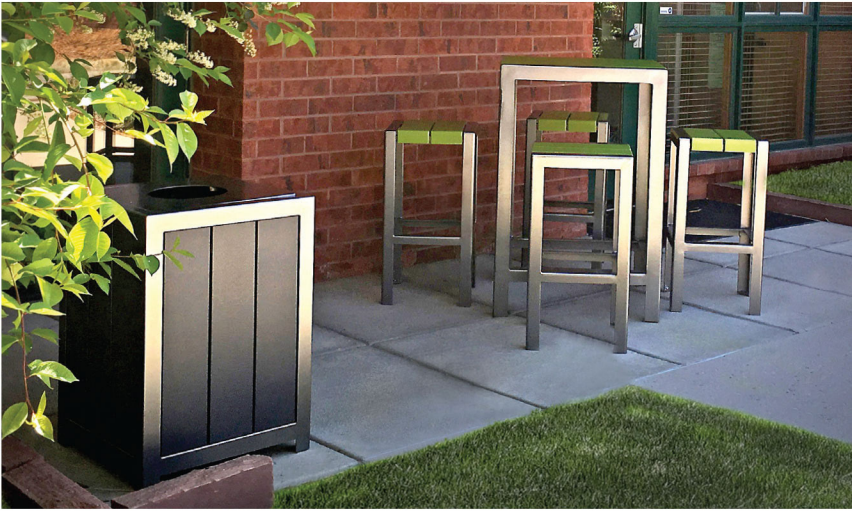

1050 Series

Sleek style to fit your design

Transform the look of your space in a way that fits your style by mixing and matching tables, benches and stools in a variety of sizes, colors and materials.

The collection features a bar height table available in three orientations — square, narrow and standard with coordinating stools and backless benches. A complementary standard height table with backed and backless benches are also offered.

The 1050 Series collection is completed with a planter and trash container.

Tables

STANDARD

MLTB1050
L 70" x H 30" x D 27.8"

BAR HEIGHT

MLTB1050-BH
L 70" x H 42" x D 27.8"

MLTB1050-BHN
L 70" x H 42" x D 22.1"

MLTB1050-BHSQ
L 27.8" x H 42" x D 27.8"

Planter

MLP1050
L 19" x H 24" x D 19"

Trash Container

MLWR1050
L 21.1" x H 29.8" x D 21.1"

Seating

STANDARD

MLB1050
L 70" x H 30.1" x D 16.5"

MLB1055
L 70" x H 30.1" x D 16.5"

MLB1050B
L 70" x H 17.5" x D 16.5"

MLB1050B-27.5
L 27.8" x H 17.5" x D 16.5"

BAR HEIGHT

MLB1050B-BH
L 70" x H 30" x D 16.5"

MLST1050B-BH
L 15.5" x H 30" x D 15.5"

Materials